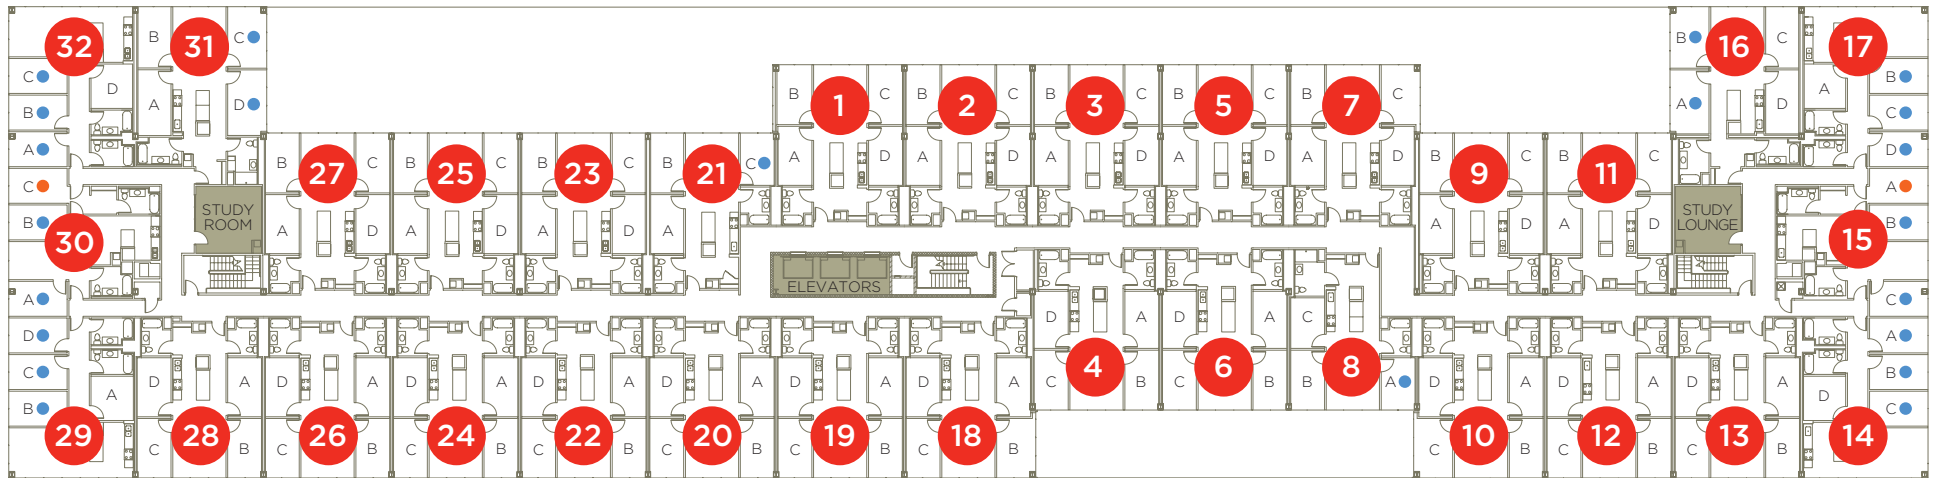

## FLOOR PLANS

FLOORS

2 | 3 | 4 | 5

FULLERTON AVENUE

### LEGEND

- Bedrooms with privacy walls
- Private Master Suite - bedrooms with private entrance, privacy walls, private bath and large closet

SKYLINE VIEW (DOWNTOWN)

DEPAUL CAMPUS →